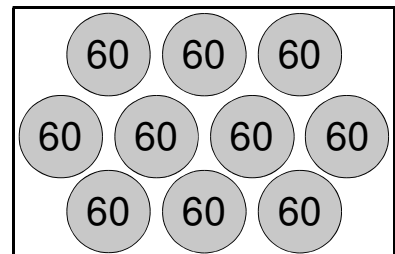

All information is indicative and has been carefully drawn up. Changes in product specifications and images or type errors are reserved.
No rights can be derived from this information, referring to our terms and conditions.