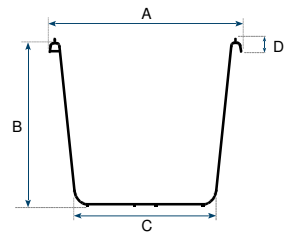

## Gripline-L 12 Bucket, knob handle, C-Scale

### Basic data:

Content:	12 L
Weight:	350 Gram
Dimensions tolerance:	± 5 %
Volume / weight tolerance:	± 5 %

### Dimensions:

Itemcode	EAN	Color	Material	Diameter Top (A)	Height (B)	Diameter Bottom (C)	Height brim including handle (D)	Pallet Quantity
EMM00120-6500	8713331001609	Grey	PPCO	31,5 cm	25,4 cm	24,5 cm	25 mm	600 Pieces
EMM00120-6600	8713331001616	Green	PPCO	31,5 cm	25,4 cm	24,5 cm	25 mm	600 Pieces
EMM00120-6700	8713331001623	Blue	PPCO	31,5 cm	25,4 cm	24,5 cm	25 mm	600 Pieces
EMM00120-6800	8713331001630	Yellow	PPCO	31,5 cm	25,4 cm	24,5 cm	25 mm	600 Pieces
EMM00120-6850	8713331001647	Orange	PPCO	31,5 cm	25,4 cm	24,5 cm	25 mm	600 Pieces
EMM00120-6900	8713331001654	Red	PPCO	31,5 cm	25,4 cm	24,5 cm	25 mm	600 Pieces
EMM00120-6950	8713331001661	White	PPCO	31,5 cm	25,4 cm	24,5 cm	25 mm	600 Pieces

### Pallet configuration (800x1200mm)

Pallet quantity:	600 pcs.
Layers per pallet:	1
Stacks per layer:	10
Total per stack:	60
Pallet height:	140 cm

All information is indicative and has been carefully drawn up. Changes in product specifications and images or type errors are reserved.  
No rights can be derived from this information, referring to our terms and conditions.