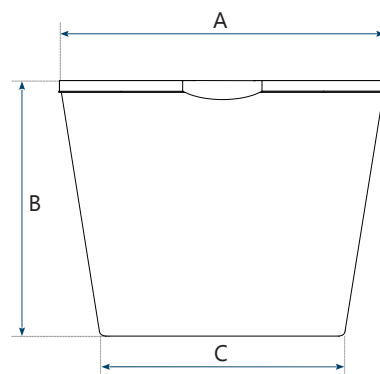

**GRILINE-O 45 L tub, 4 grips**

**Basic data:**

Content:	45 L
Weight:	1495 Gram
Dimensions tolerance:	± 5 %
Volume / weight tolerance:	± 5 %

**Dimensions:**

Itemcode	EAN	Color	Material	Diameter Top (A)	Height (B)	Diameter Bottom (C)	Pallet Quantity
KUI00450-0001	8713331610108	Black	LDPE	51,1 cm	32 cm	38,5 cm	240 Pieces
KUI00450-1001	8713331003634	White	MDPE+HDPE	51,1 cm	32 cm	38,5 cm	240 Pieces

**Pallet configuration (1000x1200mm)**

Pallet quantity:	240 pcs.	
Layers per pallet:	1	
Stacks per layer:	4	
Total per stack:	60	
Pallet height:	210 cm	

All information is indicative and has been carefully drawn up. Changes in product specifications and images or type errors are reserved.  
No rights can be derived from this information, referring to our terms and conditions.