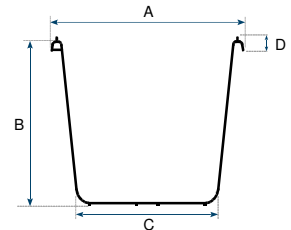

### Basic data:

Item code	EMM00200-0401	EMM00200-3001
Content:	20 L	20 L
Weight:	865 Gram	680 Gram
Dimensions tolerance:	± 5 %	± 5 %
Volume / weight tolerance:	± 5 %	± 5 %

\* EMM00200-0401 Only \*

### Dimensions:

Itemcode	EAN	Color	Material	Diameter Top (A)	Height (B)	Diameter Bottom (C)	Height brim including handle (D)	Pallet Quantity
EMM00200-0401	8713331249841	Black	LDPE	36,4 cm	29 cm	29 cm	25 mm	720 Pieces
EMM00200-3001	8713331108582	Natural	MDPE+HDPE	36,4 cm	29 cm	29 cm	25 mm	720 Pieces