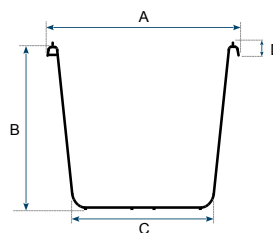

GRIPLINE-L 20 L bucket, knob handle, C-Scale

Basic data:

Content:	20 L
Weight:	605 Gram
Dimensions tolerance:	± 5 %
Volume / weight tolerance:	± 5 %

Dimensions:

Itemcode	EAN	Color	Material	Diameter Top (A)	Height (B)	Diameter Bottom (C)	Height brim including handle (D)	Pallet Quantity
EMM00200-6000	8713331001814	Black	LDPE	37,3 cm	27,4 cm	28,5 cm	25 mm	720 Pieces
EMM00200-6500	8713331001845	Grey	PPCO	37,3 cm	27,4 cm	28,5 cm	25 mm	720 Pieces
EMM00200-6600	8713331001852	Green	PPCO	37,3 cm	27,4 cm	28,5 cm	25 mm	720 Pieces
EMM00200-6700	8713331001869	Blue	PPCO	37,3 cm	27,4 cm	28,5 cm	25 mm	720 Pieces
EMM00200-6800	8713331001883	Yellow	PPCO	37,3 cm	27,4 cm	28,5 cm	25 mm	720 Pieces
EMM00200-6850	8713331001890	Orange	PPCO	37,3 cm	27,4 cm	28,5 cm	25 mm	720 Pieces
EMM00200-6900	8713331001906	Red	PPCO	37,3 cm	27,4 cm	28,5 cm	25 mm	720 Pieces
EMM00200-6950	8713331001913	White	PPCO	37,3 cm	27,4 cm	28,5 cm	25 mm	720 Pieces

Pallet configuration (1000x1200mm)

Pallet quantity:	720 pcs.	
Layers per pallet:	1	
Stacks per layer:	9	
Total per stack:	70	
Stacks on top:	3 x 30	
Pallet height:	200 cm	

All information is indicative and has been carefully drawn up. Changes in product specifications and images or type errors are reserved.
No rights can be derived from this information, referring to our terms and conditions.